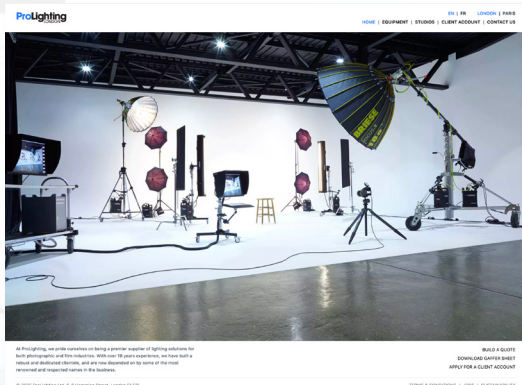

MEDIA READERS

USB3 CF/SD Card Reader
XQD Card Reader
CFast Reader
CFExpress Reader

HARD DRIVES / PHOTO PAPER QTY

Samsung T7 SSD 1TB
Samsung T7 SSD 2TB
Samsung T7 SSD 4TB
Epson Premium Photo Semigloss A4 x 20
Epson Premium Photo Semigloss A3 x 20
Epson Premium Photo Glossy A4 x 20
Epson Premium Photo Glossy A3 x 20
Epson Archival Matte A4 x50
Epson Archival Matte A3 x50
Canon Selphy Ink/Paper Set (108 prints)
Xerox Laser Paper

PRODUCTION CONSUMABLES

Gas Cylinder
Ram Board (30m)
Ram Board Tape 3"
Rubber Matting (10m)
Plastic Dust Sheet
Paper Cups (50pc)
Nespresso Refill Pack (50pc)
Black Bin Liner (Roll)

FILM & BATTERIES

Kodak Portra ISO160 120 Pack (5 Rolls)
Kodak Portra ISO160 135 Pack (5 Rolls)
Kodak Portra ISO400 120 Pack (5 Rolls)
Kodak Portra ISO400 135 Pack (5 Rolls)
Kodak Portra ISO800 120 Pack (5 Rolls)
Kodak Portra ISO800 135 Roll
Kodak T-Max ISO100 120 Pack (5 Rolls)
Kodak TriX ISO400 120 Pack (5 Rolls)
Kodak TriX ISO 400 135 Roll
2CR5 Battery
4LR44 / A544 6V Battery
CR123 Battery
CR2 Battery
CR2032 3V Battery
AAA (10pc)
AA (10pc)

Please [email](mailto:office@prolightinglondon.com) completed quote forms to office@prolightinglondon.com and a member of our bookings team will respond to you as soon as possible.

Any questions, give us a call on [020 8510 3640](tel:02085103640)

Checkout the new ProLighting website which includes a comprehensive online quote builder for all your production requirements.

Visit prolightinglondon.com or scan the QR code.